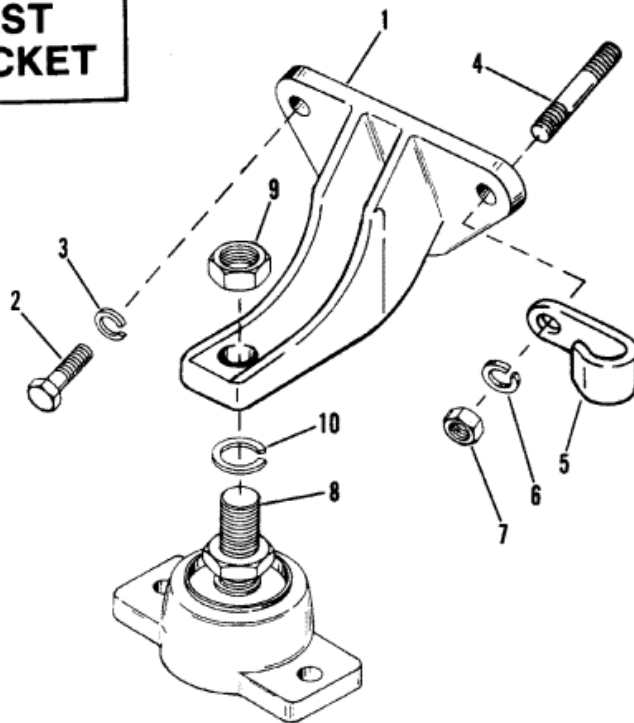

**CAST  
BRACKET**

Parts List						
Ref	Class	Part	Description	Qty	Comment	Footnote
1		79550A	1 BRACKET, MOUNTING - ENGINE	2		
2	10	37612	SCREW, MOUNTING BRACKET T	2	PORT	
3	13	35048	LOCKWASHER, MOUNTING BRA	2	PORT	
2	10	68101	SCERW, MOUNTING BRACKET T	1	PORT	
3	12	46132	WASHER, MOUNTING BRACKET	1	PORT	
2	10	37612	SCREW, MOUNTING BRACKET T	2	STARBOARD	
3	13	35048	LOCKWASHER, MOUNTING BRA	2	STARBOARD	
4	16	64066	STUD, MOUNTING BRACKET TO	1	STARBOARD	
5	54	90204	CLIP, WIRING HARNESS	1	STARBOARD	
6	13	35048	LOCKWASHER< MOUNTING BRA	1	STARBOARD	
7	11	32219	NUT, MOUNTING BRACKET STU	1	STARBOARD	
8		66284A	2 BASE, ENGINE MOUNT	2		
9	11	20739	NUT, JAM - ENGINE MOUNT BA	4		
10	13	68102	LOCKWASHER, MOUNTING BRA	2		